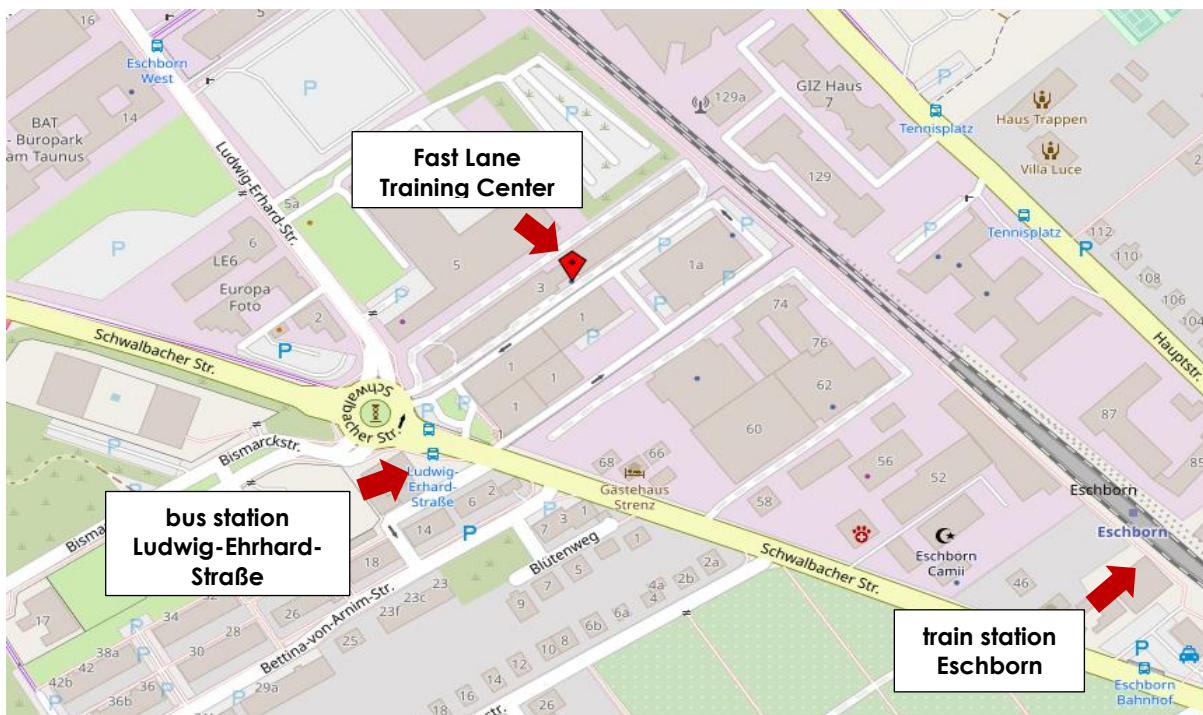

Fast Lane Training Center Eschborn (Frankfurt) Directions and Hotel

We are happy about your interest and would like to make your way to us and your stay as pleasant as possible. Below you will find detailed directions and hotel recommendations.

Directions

Quicklinks:

[Route planer](#)

[Flight connection Frankfurt](#)

[Railway connection](#)

Fast Lane Institute for Knowledge Transfer GmbH
Ludwig-Erhard-Straße 3,
65760 Eschborn

Phone: +49 6196 8820-40

Email: info@flane.de

www.flane.de/en

www.openstreetmap.de

Arrival by car

...direction Kassel (A5) and Frankfurt (A66):

Leave the motorway at the "northwest cross" Frankfurt Eschborn and follow the street direction "Kronberg".

...direction Basel (A5):

At the "northwest cross Frankfurt" take the exit "Eschborn, Steinbach/Kronberg" and follow the street direction Kronberg.

...direction Wiesbaden (A66):

Take the exit "Konberg/Eschborn/Sossheim" and follow the motorway and turn left. If you're at the "Sossheimer Straße" turn left at the 2nd traffic light. When you're at the freeway you're driving direction "Eschborn west/Schwalbach south".